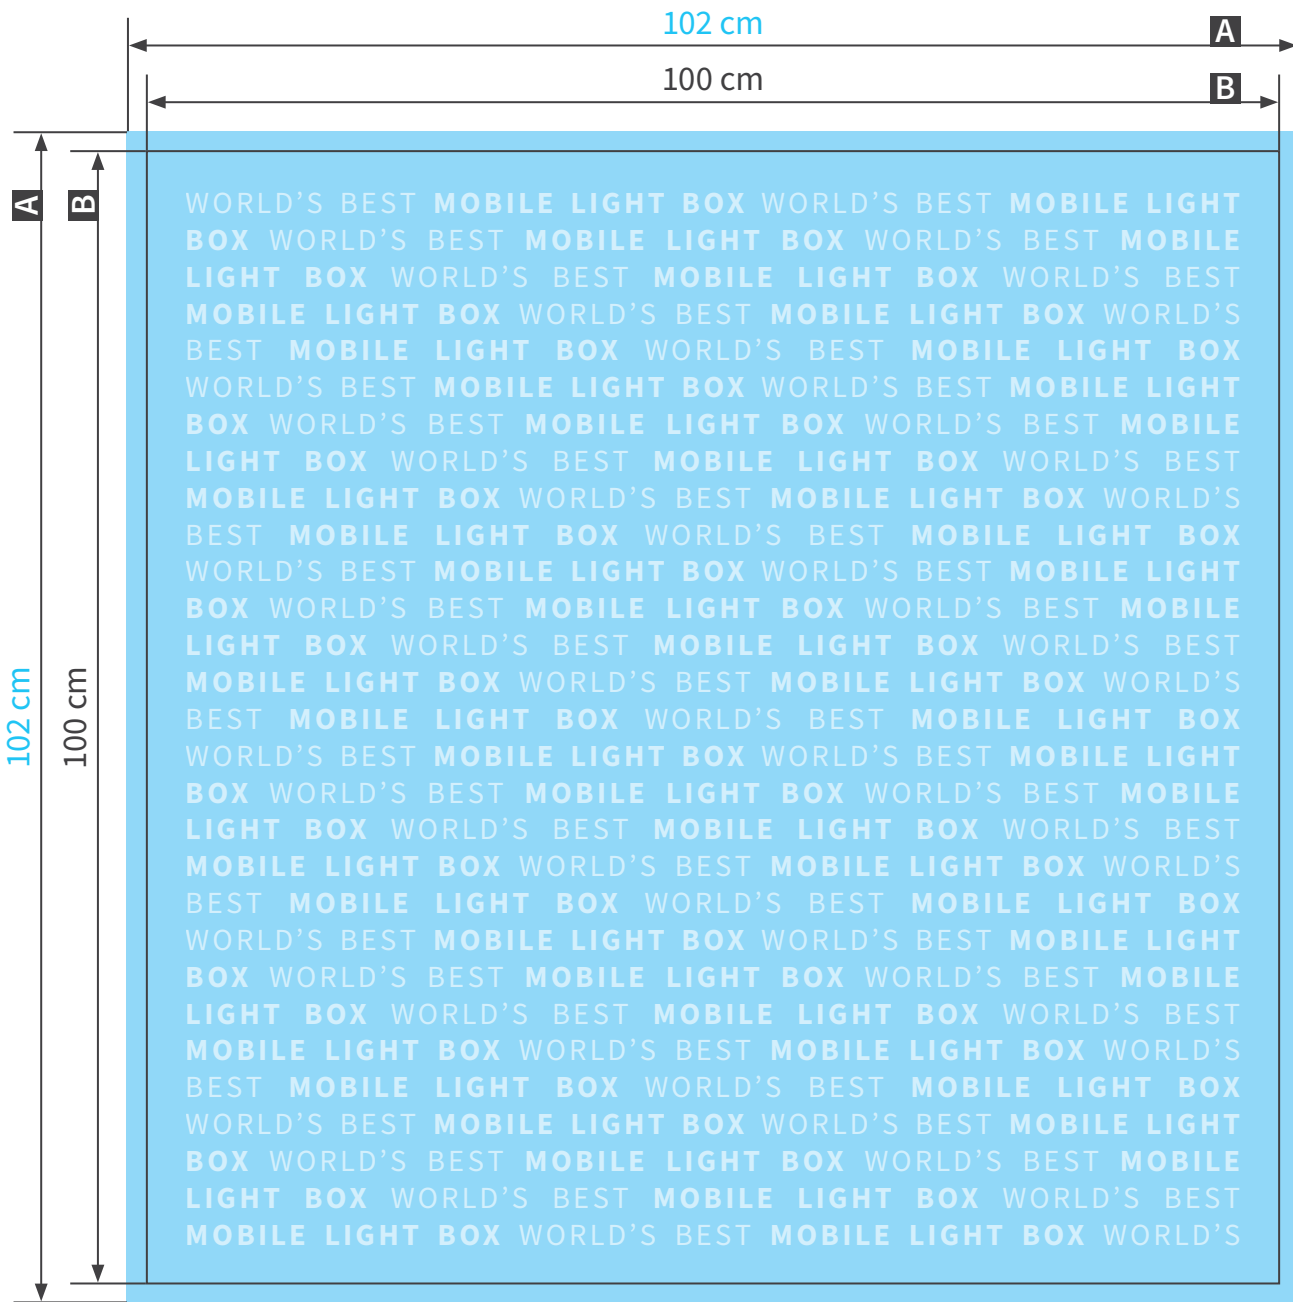

Mobile Light Box

100x100 cm

A = Artwork format
B = Finished format

Bleed (x): **1 cm**
Safety distance (z): **3 cm**

Artwork Requirements:

Format: PDF or TIF
Minimum resolution: 100 ppi (for scale 1 to 1)
Remove crops and all extra markings before saving file

**This file is for informational purposes only and is not to scale.*

WORLD'S BEST MOBILE LIGHT BOX