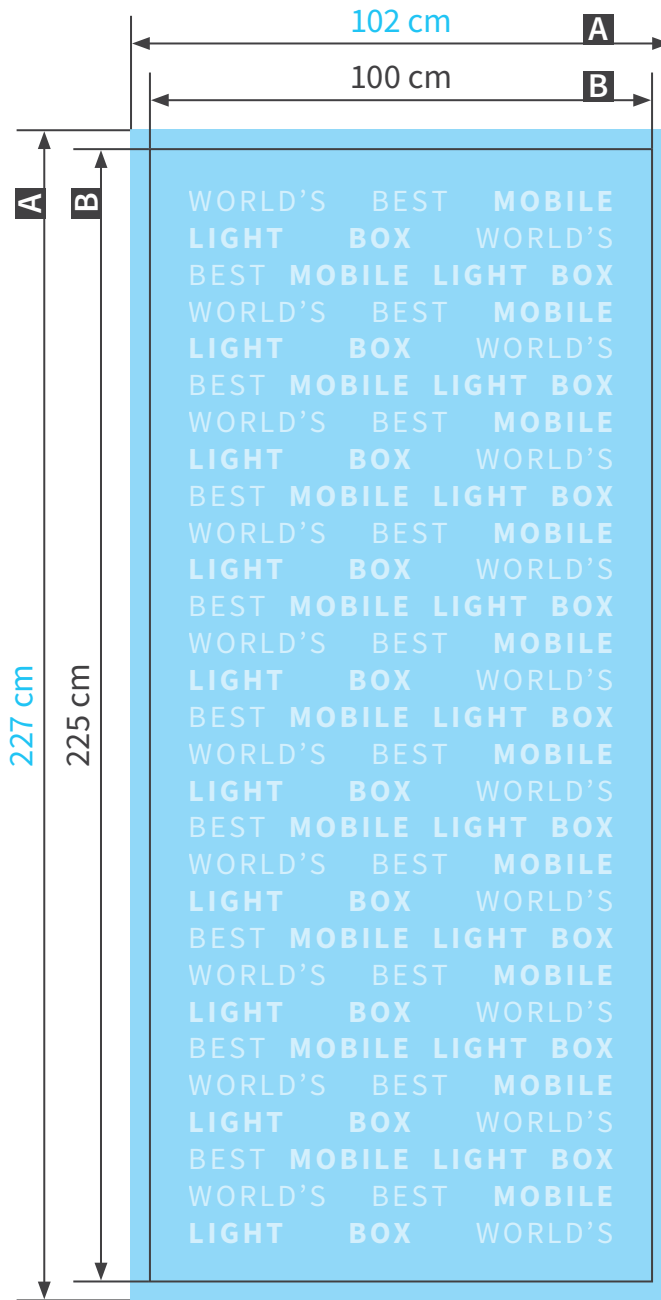

Mobile Light Box

100x225 cm

A = Artwork format
B = Finished format

Bleed (x): **1 cm**
Safety distance (z): **3 cm**

Artwork Requirements:

Format: PDF or TIF

Minimum resolution: 100 ppi (for scale 1 to 1)

Remove crops and all extra markings before saving file

**This file is for informational purposes only and is not to scale.*

WORLD'S BEST MOBILE LIGHT BOX