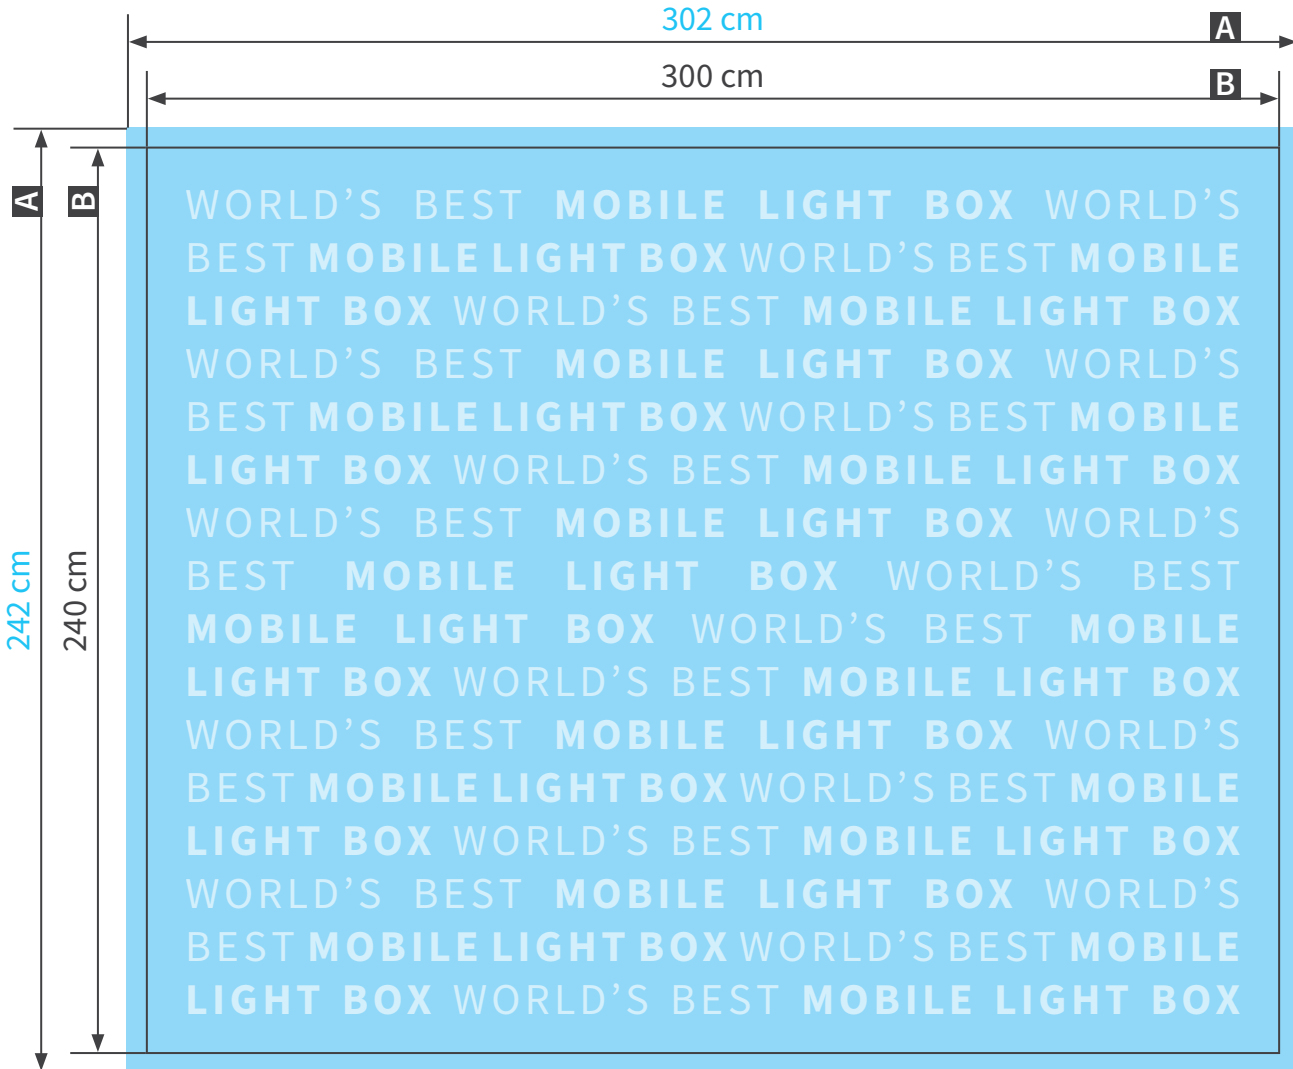

Mobile Light Box

300x240 cm

A = Artwork format
B = Finished format

Bleed (x): **1 cm**
Safety distance (z): **3 cm**

Artwork Requirements:

Format: PDF or TIF
Minimum resolution: 100 ppi (for scale 1 to 1)
Remove crops and all extra markings before saving file

**This file is for informational purposes only and is not to scale.*

WORLD'S BEST MOBILE LIGHT BOX