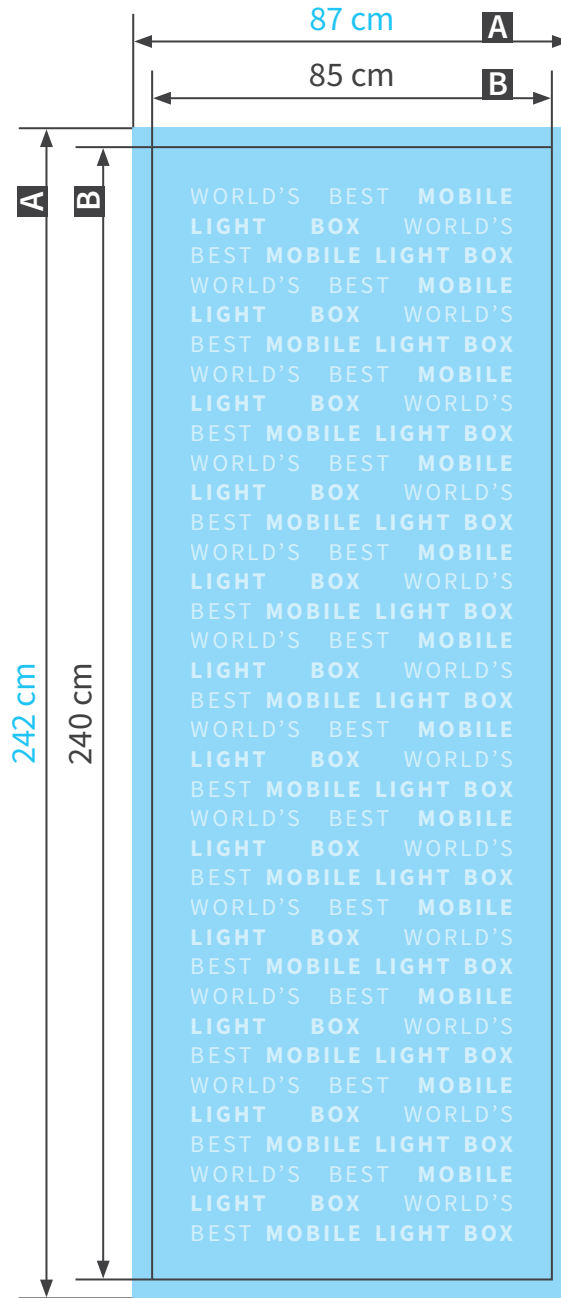

Mobile Light Box

85x240 cm

A = Artwork format
B = Finished format

Bleed (x): **1 cm**

Safety distance (z): **3 cm**

Artwork Requirements:

Format: PDF or TIF

Minimum resolution: 100 ppi (for scale 1 to 1)

Remove crops and all extra markings before saving file

**This file is for informational purposes only and is not to scale.*

WORLD'S BEST MOBILE LIGHT BOX