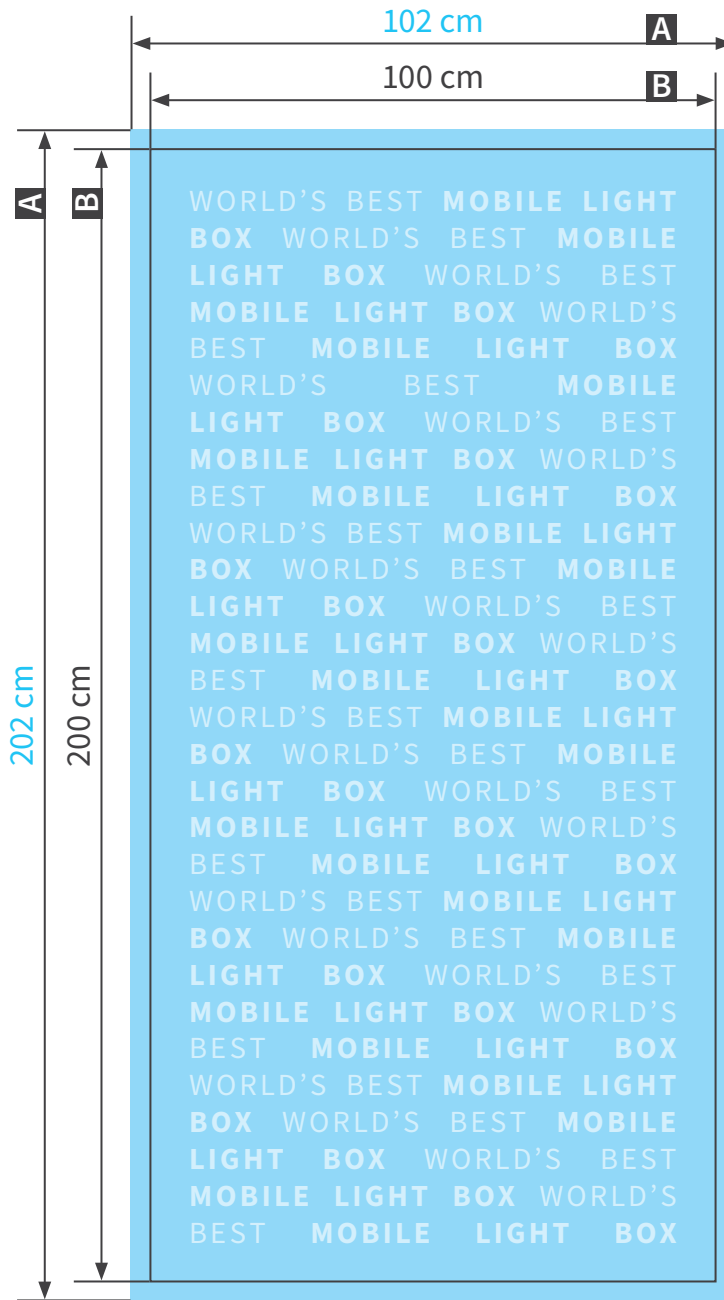

Mobile Light Box

100x200 cm

A = Artwork format
B = Finished format

Bleed (x): **1 cm**
Safety distance (z): **3 cm**

Artwork Requirements:

Format: PDF or TIF

Minimum resolution: 100 ppi (for scale 1 to 1)

Remove crops and all extra markings before saving file

**This file is for informational purposes only and is not to scale.*

WORLD'S BEST MOBILE LIGHT BOX